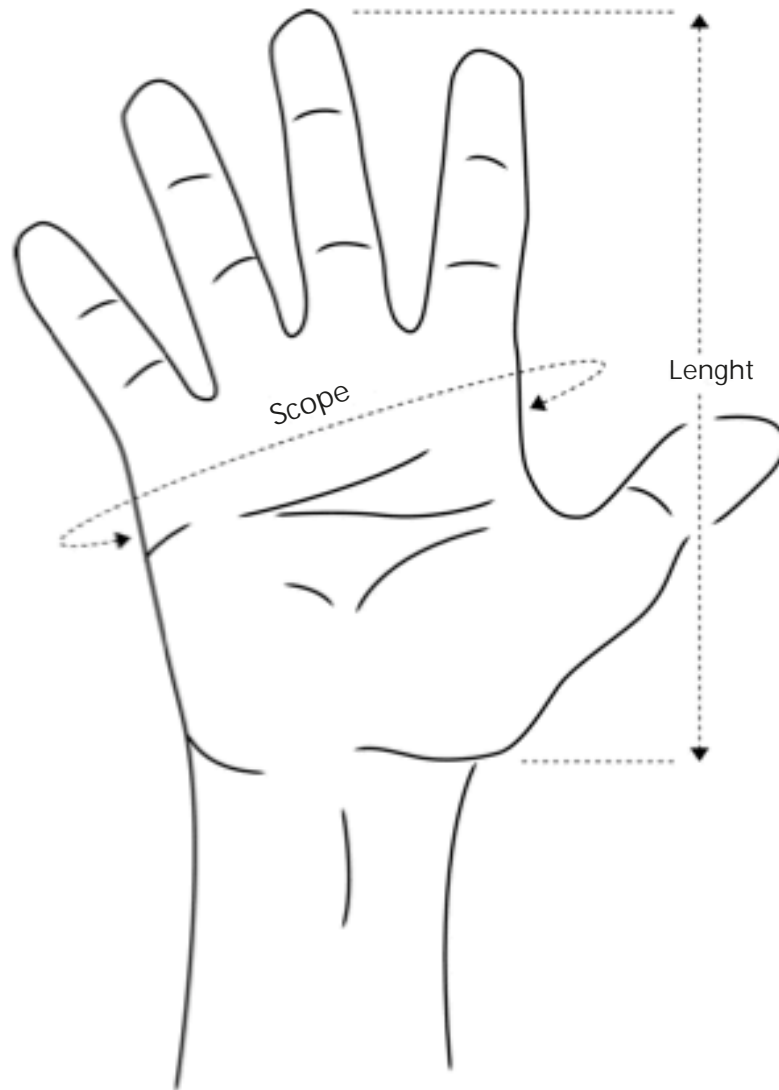

Hand protecting
the safe way!

Size table for protective gloves

	5	6	7	8	9	10	11	12
Size	XXXS	XXS	XS	S	M	L	XL	XXL
Lenght (mm)	163-169	169-176	176-185	185-194	194-203	203-212	212-219	219-226
Scope (mm)	183-189	189-196	196-205	205-214	214-223	223-232	232-241	241-250

Length: The measurement from the first crease of the wrist to the top of the middle finger.

Scope: The measurement around your hand just below the knuckles

Info:

A firefighter's glove should have an air cushion between the hand/finger and the glove itself. A technical glove, on the other hand, should be close-fitting for optimum tactility.